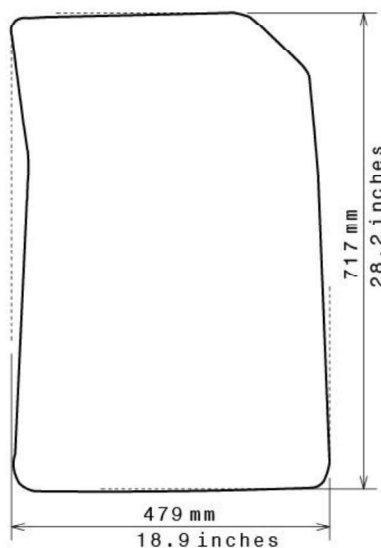

Spaghetti® Floor Mats by
NICOMAN

Best Mats for Your Car, Home & Business!

Photo for illustration purposes only.

Fitment Specifications

| | |
|----------------------|--------------|
| Make/Brand | Peugeot |
| Model/Type | 407 |
| Gen/MK Code | 1st Gen |
| Model Year | 2004-2010 |
| Body Type | Saloon/Coupe |
| Non-Slip Type | GECKO |
| SKU | C 5060 |

Please check shape/size matches floorpan

LEFT Hand Drive

SCALE: 1/10

Set of 4

Remarks