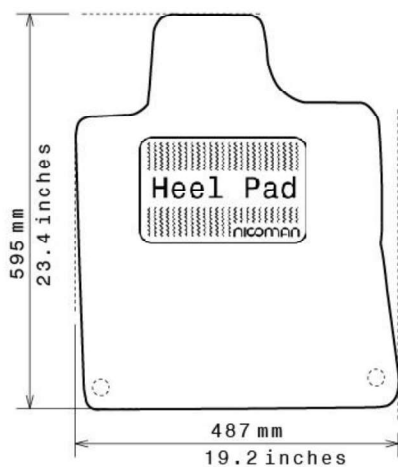

Spaghetti® Floor Mats by
NICOMAN

Best Mats for Your Car, Home & Business!

Photo for illustration purposes only.

Fitment Specifications

| | |
|----------------------|--------------|
| Make/Brand | Peugeot |
| Model/Type | 407 |
| Gen/MK Code | 1st Gen |
| Model Year | 2004-2010 |
| Body Type | Saloon/Coupe |
| Non-Slip Type | GECKO |
| SKU | C 5060 |

Please check shape/size matches floorpan

LEFT Hand Drive

SCALE: 1/10

Set of 4

Remarks