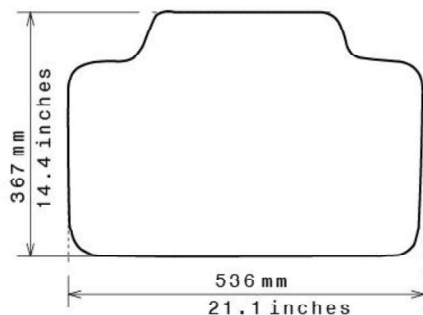

Spaghetti® Floor Mats by
NICOMAN

Best Mats for Your Car, Home & Business!

Photo for illustration purposes only.

Fitment Specifications

| | |
|----------------------|--------------|
| Make/Brand | Peugeot |
| Model/Type | 407 |
| Gen/MK Code | 1st Gen |
| Model Year | 2004-2010 |
| Body Type | Saloon/Coupe |
| Non-Slip Type | GECKO |
| SKU | C 5060 |

Please check shape/size matches floorpan

LEFT Hand Drive

SCALE: 1/10

Set of 4

Remarks