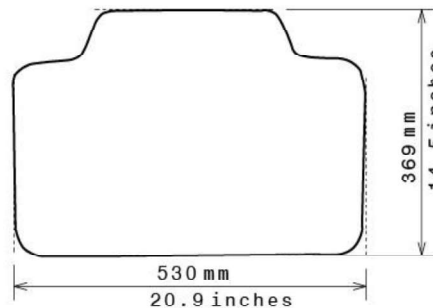

Spaghetti® Floor Mats by
NICOMAN

Best Mats for Your Car, Home & Business!

Photo for illustration purposes only.

Fitment Specifications

| | |
|----------------------|--------------|
| Make/Brand | Peugeot |
| Model/Type | 407 |
| Gen/MK Code | 1st Gen |
| Model Year | 2004-2010 |
| Body Type | Saloon/Coupe |
| Non-Slip Type | GECKO |
| SKU | C 5060 |

Please check shape/size matches floorpan

LEFT Hand Drive

SCALE: 1/10

Set of 4

Remarks